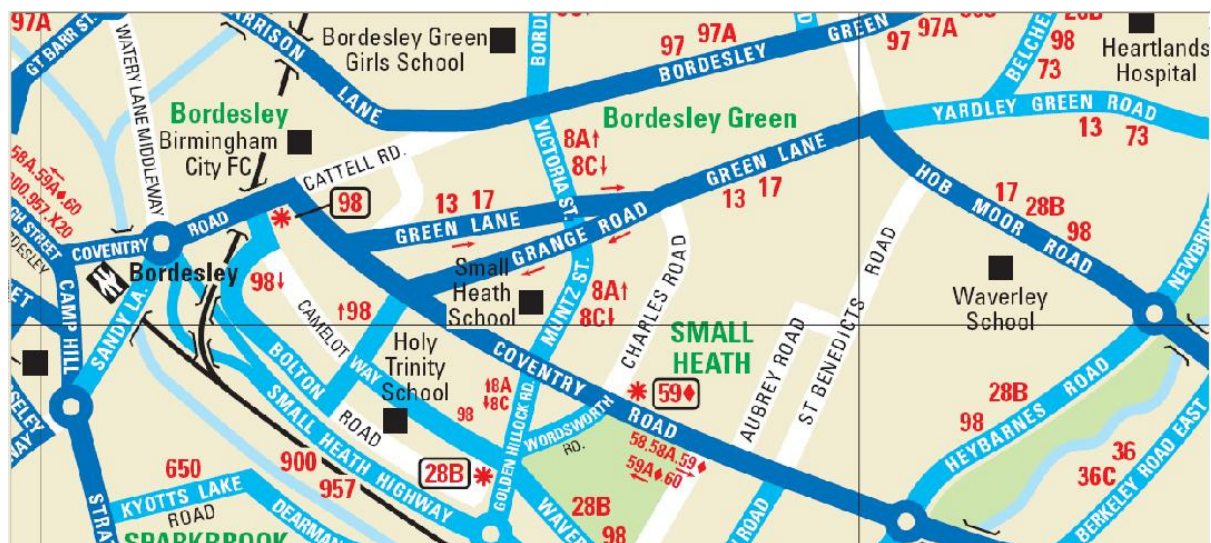

By Car:

- Head for the A45, either from the City Centre or A4540 Ring Road, or from the A4040 Outer Ring or M42 / Junction-6.
- One on the A45, head to the Poets Corner roundabout, junction with the B4145, then head towards Small Heath centre, sign-posted direction ‘Bordesley Green’.
- Head north on the B4145, straight-ahead at the next roundabout after ~200 yards, continue to the Coventry Road.
- At the traffic lights, turn left then immediately right, continuing on the B4145 Muntz Street; the Leisure Centre is ~700 feet along, on your left.

Bus Routes:

- From City Centre, Moor Street Queensway and Digbeth: 58/58A/60, or 13/17
- From Chelmsley Wood and the Meadway: 97/9A
- From Tile Cross and Yardley: 17, also 13 from Yardley
- From Sheldon: 58/58A/60
- From Coventry and Meriden, 900, change at The Swan, Yardley, on to 58/58A/60
- From Solihull town centre: 957, change at The Swan, Yardley, on to 58/58A/60
- From Erdington and Ward End: 28B
- Inner Circle Route 8A/8C: from
  - Five Ways, Highgate, Sparkbrook, Greet [8A];
  - Newtown, Aston Cross, Saltley, Adderley Park [8C],

Local Train to Small Heath Station – just south of Poets Corner roundabout on Small Heath By-Pass [bottom of map, just south of terminus of bus route 28B]; service information at www.nationalrail.co.uk

Journey Planning: <http://www.transportdirect.info/>

Map extracted from Network West Midlands website © Centro 2010